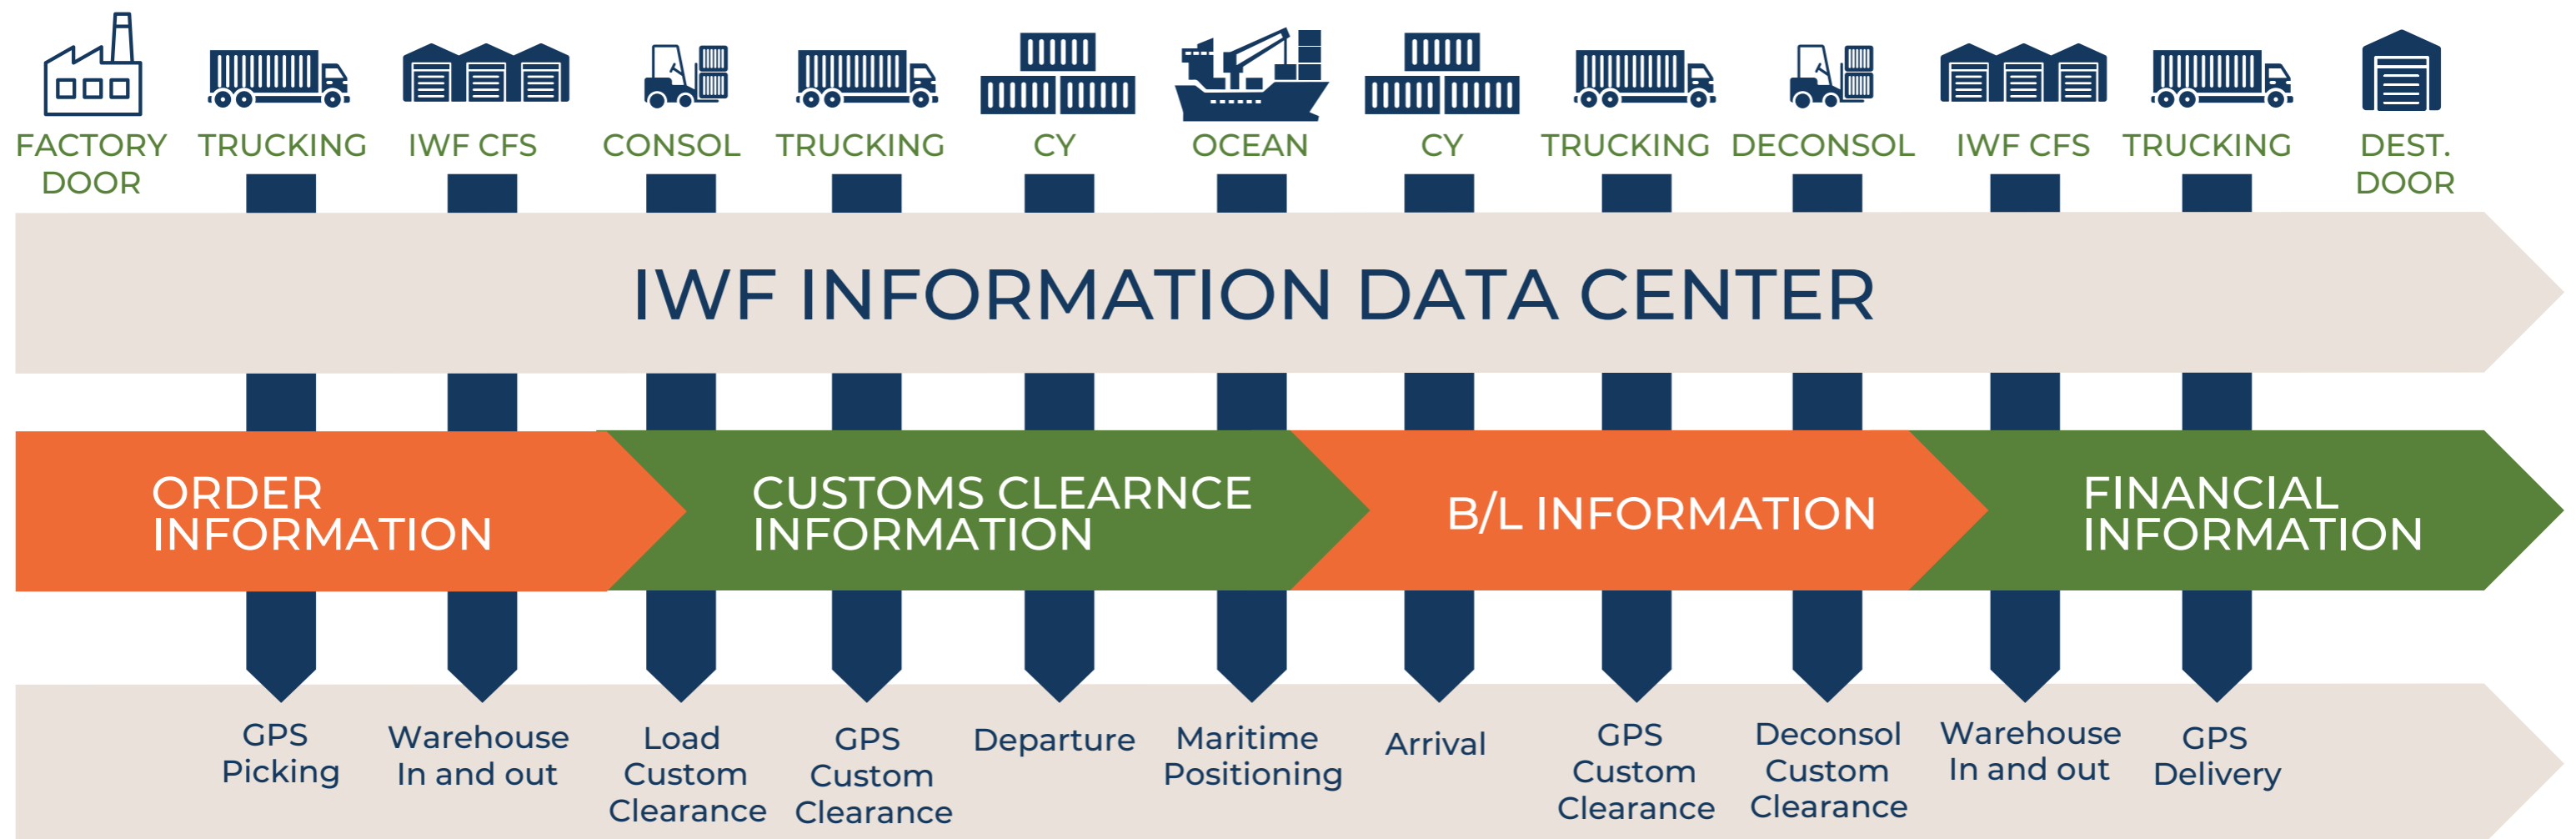

IMPORT & EXPORT CARGO INFORMATION FLOW

**INTERWORLD
FREIGHT**