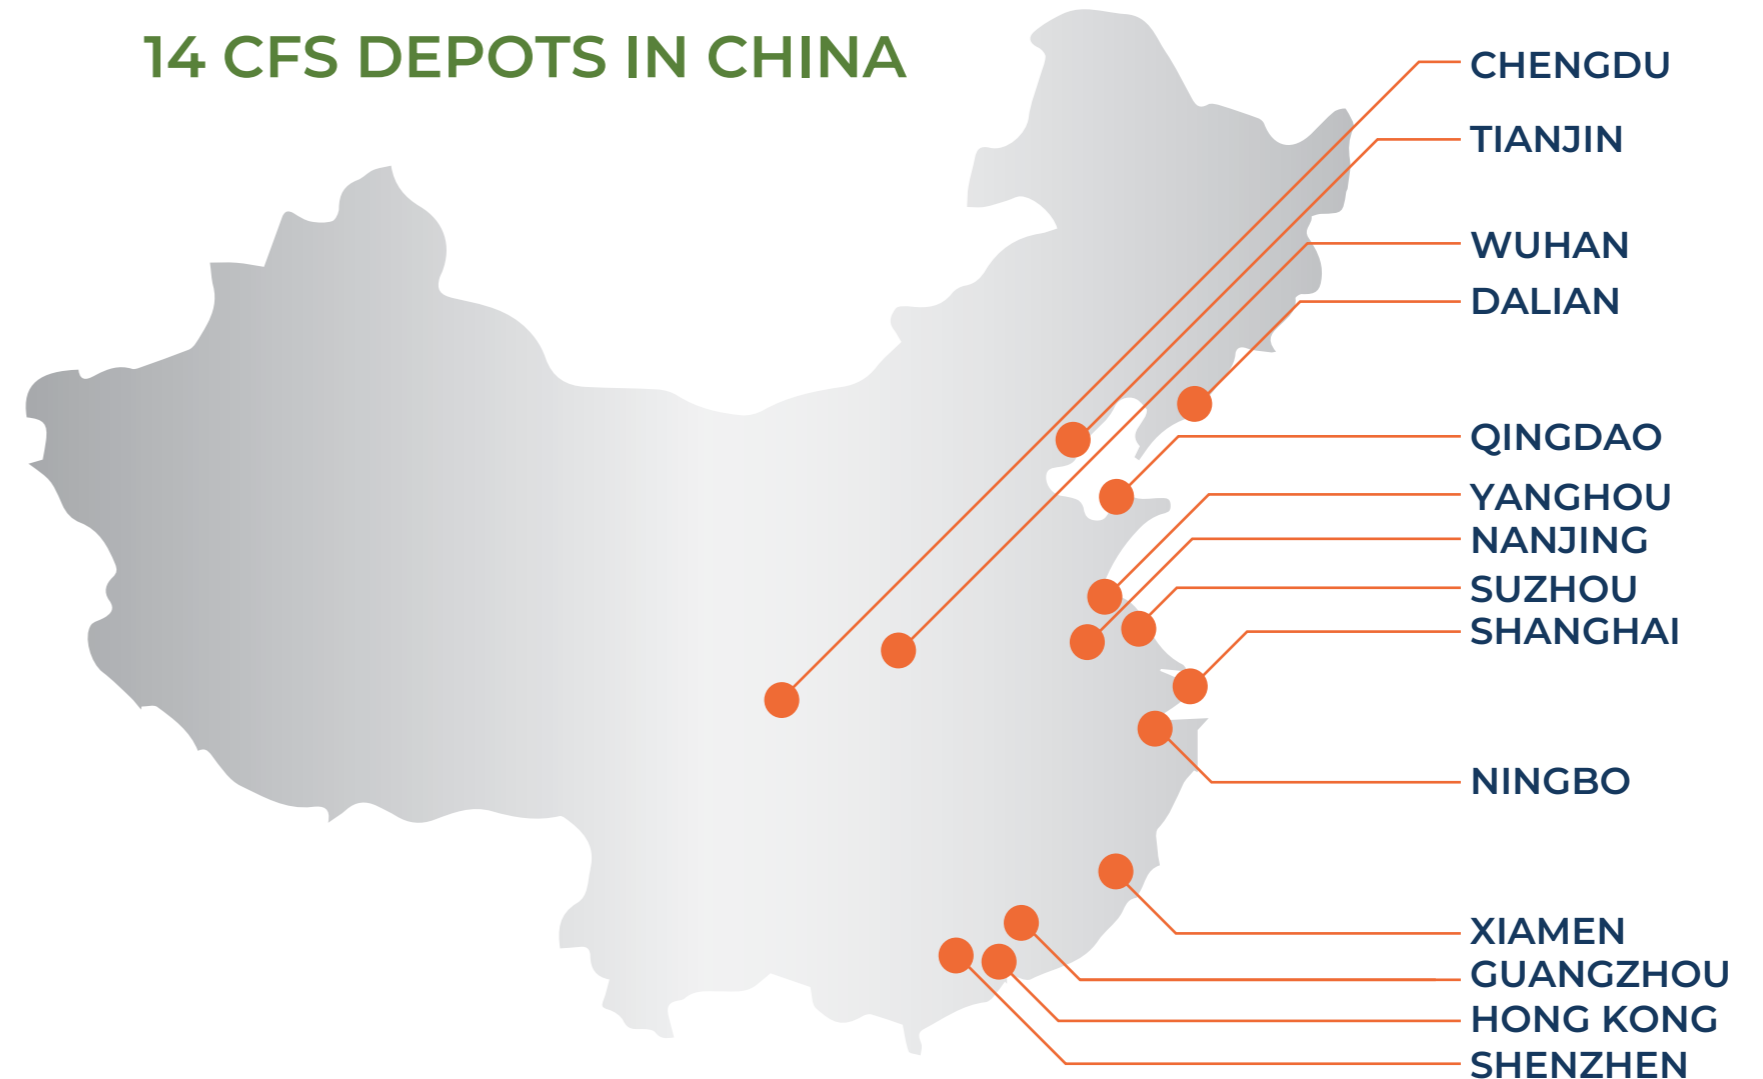

- | | | |
|----------------|------------------|---------------------------|
| ▪ ASUNCION | ▪ LIMA | ▪ SAN JOSE |
| ▪ BOGOTA | ▪ MANAUS | ▪ SAN JUAN |
| ▪ BRIDGETOWN | ▪ MEDELLIN | ▪ SANTA CRUZ DE LA SIERRA |
| ▪ BUENOS AIRES | ▪ MEXICO CITY | ▪ SANTIAGO |
| ▪ CALI | ▪ MONTEVIDEO | ▪ SANTO DOMINGO |
| ▪ COCHABAMBA | ▪ NASSAU | ▪ VIRACOPOS |
| ▪ CURITIBA | ▪ ORANJESTAD | |
| ▪ GUADALAJARA | ▪ PANAMA CITY | |
| ▪ GUARULHOS | ▪ PORT AU PRINCE | |
| ▪ KINGSTON | ▪ PORT OF SPAIN | |
| ▪ LA PAZ | ▪ PORTO ALEGRE | |

**1 CBM=
167 Kg**

WAREHOUSING & PICKUP COVERAGE

**INTERWORLD
FREIGHT**

AGENCY NETWORK WAREHOUSING IN SHANGHAI & XIAMEN

- LCL Consolidation CFS
- DG Cargo CFS
- FCL Stuffing Warehouse
- Cross Docking Terminal Depot

FOUR MAJOR REGIONAL PICKUP POINTS IN CHINA

- NORTHERN CHINA (220 POINTS)
- NORTHEAST CHINA (520 POINTS)
- SOUTHERN CHINA (480 POINTS)
- SOUTHEAST CHINA (620 POINTS)

14 CFS DEPOTS IN CHINA

IMPORT & EXPORT CARGO INFORMATION FLOW