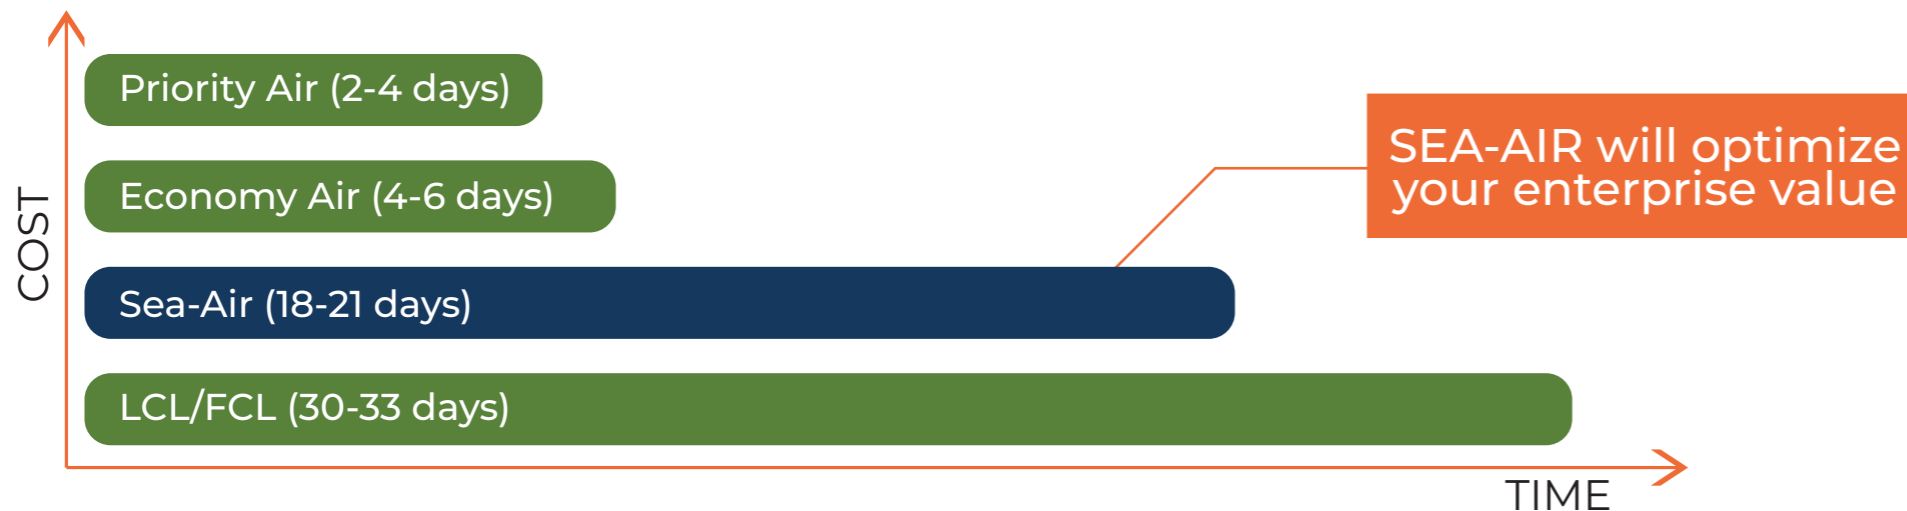

WHAT 'S SEA-AIR FREIGHT?

Sea-Air freight, also known as multimodal or intermodal transportation, is a logistics solution that combines both sea and air transportation to move goods from one location to another. It offers a compromise between the slower, cost-effective option of ocean freight and the faster, albeit more expensive, option of air freight.

ADVANTAGES OF SEA-AIR FREIGHT

- Faster than Ocean Freight: Sea-Air freight is faster than pure ocean freight, enabling quicker delivery of goods.
- Cost Savings: While it may be more expensive than traditional ocean freight, Sea-Air freight is often more cost-effective than pure air freight. It offers a balance between speed and cost.
- Mitigates delays at origins with airport congestions by moving large volumes in containers.
- Ease of CFS operations and procedures phasing in of cargo to meet schedules departure dates.
- One rate –Fob Port of Loading to Airport of Destination –all inclusive